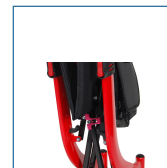

Nitro Aluminum Rollator, 10" Casters

HCPCS:

FIGURE A

FIGURE B

FIGURE C

FIGURE D

FIGURE E

FIGURE F

FIGURE G

- Attractive, Euro-style design
- Brake cable inside frame for added safety
- Handle height easily adjusts with unique push button (Figure A)
- Back support height easily adjusts with tool-free thumb screw (Figure B)
- Caster fork design enhances turning radius
- Large 10" front casters allow optimal steering and rolling comfort
- Easily folds with one hand to ultra-compact size for storage (Figure C)
- Handle is located on seat
- Plastic clip holds the Nitro closed when frame is folded (Figure D)
- Cross-brace design allows for side-to-side folding and added stability
- Seat is durable and comfortable (Figure E)
- Handsome and removable zippered storage bag Unique bag attachment keeps bag securely in place when rollator is open or folded (Figure F)
- Lightweight, aluminum frame

PRODUCTS

Description

RTL10266	Nitro Rollator, Red Frame, 1/ea
RTL10266BK	Nitro Rollator, Black frame,1EA
RTL10266WT	Nitro Rollator, White frame,1EA

SPECIFICATIONS

Description

5 Year Limited Warranty	(brake and handle housing)
Carton Shipping Weight	21.5 lbs.
Handle Height	33.5" - 38.25"
Seat Dimensions	18" (W) x 20.5" (H) x 10" (D)
Unit Dimensions	23" (W) x 27.75" (L)
Warranty Limited Lifetime	(frame)
Weight	17.5 lbs.
Weight Capacity	300 lbs