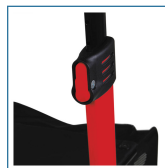

Nitro Aluminum Rollator, 10" Casters

HCPCS:

FIGURE A

FIGURE B

FIGURE C

FIGURE D

FIGURE E

FIGURE F

FIGURE G

- Attractive, Euro-style design
- Brake cable inside frame for added safety
- Handle height easily adjusts with unique push button (Figure A)
- Back support height easily adjusts with tool-free thumb screw (Figure B)
- Caster fork design enhances turning radius
- Large 10" front casters allow optimal steering and rolling comfort
- Easily folds with one hand to ultra-compact size for storage (Figure C)
- Handle is located on seat
- Plastic clip holds the Nitro closed when frame is folded (Figure D)
- Cross-brace design allows for side-to-side folding and added stability
- Seat is durable and comfortable (Figure E)
- Handsome and removable zippered storage bag Unique bag attachment keeps bag securely in place when rollator is open or folded (Figure F)
- Lightweight, aluminum frame